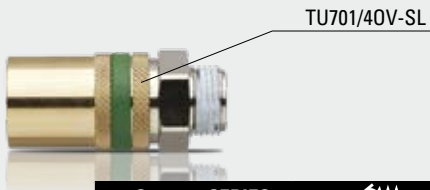

TV../45 SL

TU..

S	SERIES	↻	↔	A	D	L	L1	SW	VPE
⑥	70	TU701/4	TU701/40V	G1/4	18	47	9	17	10
		TU703/8	TU703/80V	G3/8	18	47	9	19	10
⑨	95	TU951/4	TU951/40V	G1/4	24	56,5	9	22	10
		TU953/8	TU953/80V	G3/8	24	56,5	9	22	10
		TU951/2	TU951/20V	G1/2	24	59,5	12	22	10
⑯	50	TU501/2	TU501/20V	G1/2	32	73	12	30	10
		TU503/4	TU503/40V	G3/4	32	77	16	30	5

TU..SL

S	SERIES	↻	↔	A	D	L	L1	SW	VPE
⑥	70	TU701/4-SL	TU701/40V-SL	G1/4	18	51,5	9	17	10
		TU703/8-SL	TU703/80V-SL	G3/8	18	51,5	9	19	10
⑨	95	TU951/4-SL	TU951/40V-SL	G1/4	24	67	9	22	10
		TU953/8-SL	TU953/80V-SL	G3/8	24	67	9	22	10
		TU951/2-SL	TU951/20V-SL	G1/2	24	70	12	22	10